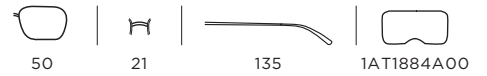

FRAME Blue Solid-Tone
LENSES Silver Mirror

FRAME Dark Gray Solid-Tone
LENSES Gunmetal Mirror

FRAME Dark Gray Solid-Tone
LENSES Dark Gray Solid

FRAME Brown Solid-Tone
LENSES Dark Gray Solid

MARCO | NEW

MK 2117 | NYLON | REAL JET SETTER