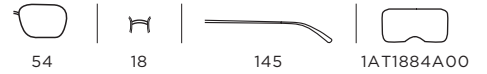

ARCHIE | NEW

MK 1060 | METAL | LIFESTYLE JET SETTER

120271
UPC: 725125141338
EAN: 200137945711

FRAME Matte Black-Tone
LENSES Green Solid