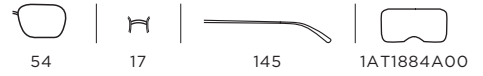

CADEN

MK 1059 | METAL | LIFESTYLE JET SETTER

120281
UPC: 725125068628
EAN: 200137737002