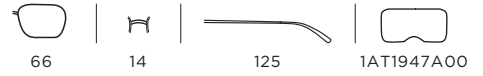

FRAME Matte Gunmetal-Tone
LENSES Dark Gray Polar Solid

123287
UPC: 725125141345
EAN: 200137945735

FRAME Matte Gunmetal-Tone
LENSES Dark Gray Solid

CARRY OVER COLLECTION

CARSON

MK 2114 | NYLON | REAL JET SETTER