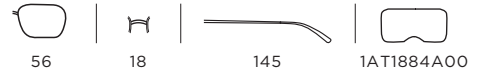

LINCOLN

MK 2116 | ACETATE | LIFESTYLE JET SETTER

300587
UPC: 725125068321
EAN: 200137735565

FRAME Black
LENSES Dark Gray Solid